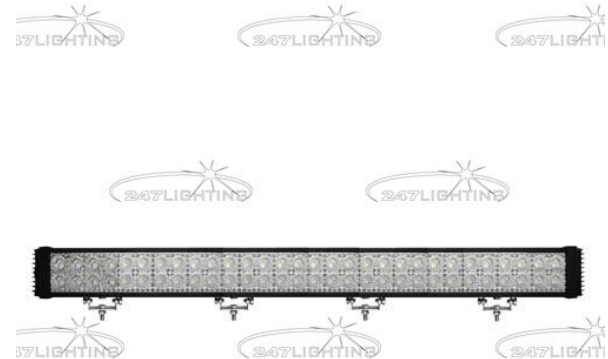

CA 6117

32" Adventure Work Lamp Bar

Lumens 10800 Lumens

Volt 12-28 Volts

Watts 108 Watts

Nominal Current Current Draw @ 12V: 6.80A | @ 24V: 3.41A

Number of LEDs 48 x 3W LEDs

Beam Type & Distance Flood Beam | 85m Beam Distance

IP Rating IP67 Rated

ECE Reg EMC Approved

Lens Material Polycarbonate Lens

Base Material Aluminium Housing

Connection & Mount Steel Mounting Bracket | Wire Connection

Cable 400mm Cable

Dimensions 824*80*120mm

Operating Temperature -40C to +50°C